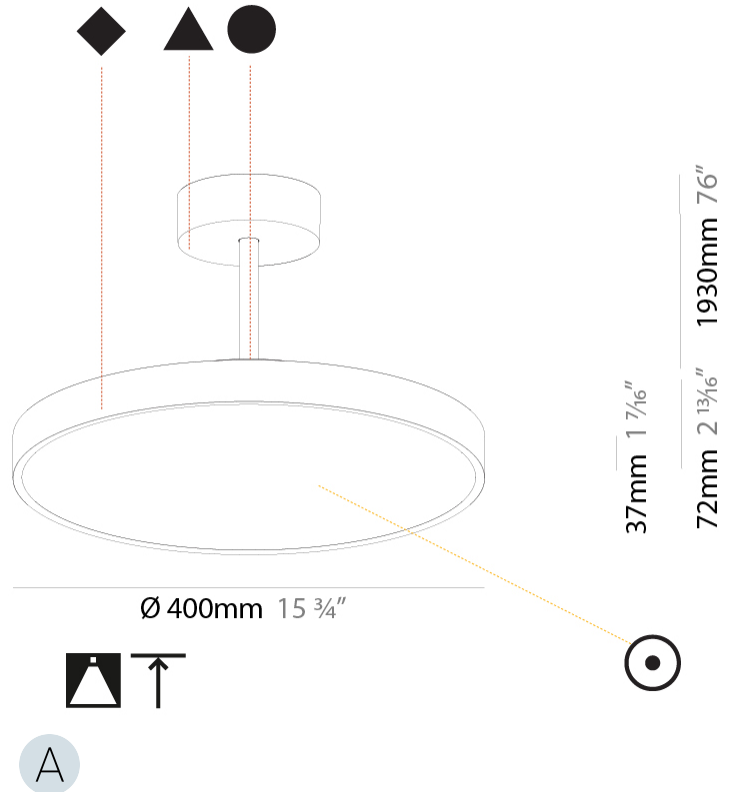

GENERAL

Series: Sign Diva Tube
Subseries: Sign Diva Tube
Partner: Prolicht
Division: Architectural
Installation: Suspension
Product Type: Pendant
Mounting Location: Ceiling
Light Distribution: Direct

PHYSICAL

Shape: Round
Diameter (mm): 400
Diameter (in): 15 3/4
Height (mm): 72
Height (in): 2 13/16
Max. Overall Height (mm): 2002
Max. Overall Height (in): 78 13/16
Weight (kg): 2.888
Weight (lbs): 6.366
Diffuser: PMMA - Opal / Micro-Prism / Sparkling Secret / Vintage Industrial
Fixture Finish: SSR / BKV / CWI / CRY / HAB / UFT / ITA / RUA / FTG / MYG / LOD / PUS / FRO / FUP / KIA / POP / BLS / SPG / MEY / GOH / CHC / COM / ABZ / JAG / OBR / MOS / ROR
Fixture Material: PMMA / Extruded Aluminum / Steel

ELECTRICAL

Lamp Type: LED (Zhaga Standard)
Input Wattage (W): 17
Total Output Wattage (W): 16
Dimming: Tri-Mode (Non-Dimming and Phase Dimming (120Vac only) and 0-10V Dimming)
Driver Included: Yes
Driver Location: Integrated
Driver Type: Constant Current - Universal
Driver Class: Class 2
Input Voltage (V): 120 - 277
Constant Current (MA): 500

LED

Color Temperature (°K): 2700 / 3000 / 3500 / 4000
Max. Delivered Lumen (lm): 1807 / 1943 / 1951 / 1991
Nominal Lumen (lm): 2250 / 2450 / 2430 / 2480
CRI: >90 CRI
Lamp Life (hrs): 50000

OPTICAL

RATINGS AND CERTIFICATIONS

Certified By: Certified for North American Standards
IP rating: IP20